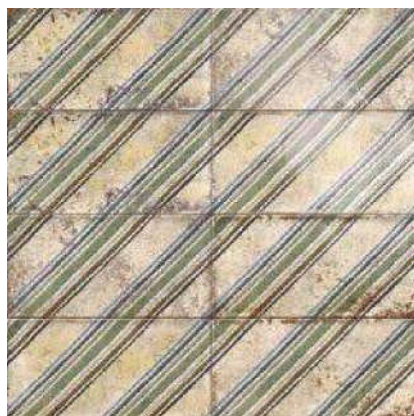

BASE DECOR

AROQUIFECT CREAM 15x30 (M-220) 6"x12"