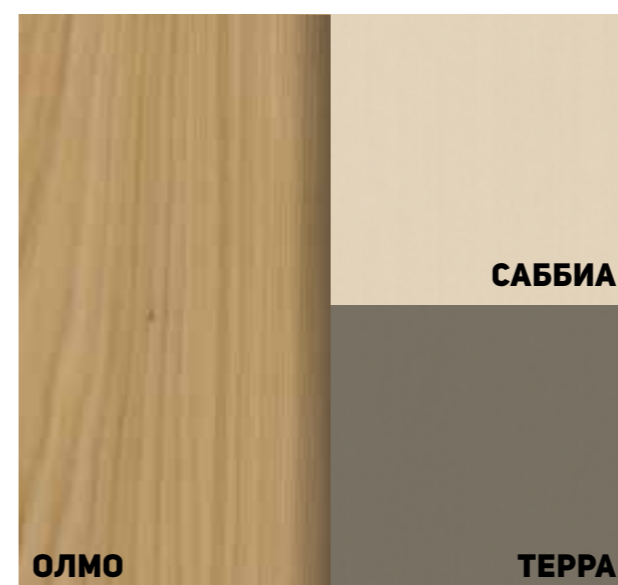

Коллекция Element призвана оживить современное пространство неординарными сочетаниями, следуя модным тенденциям и объединяя напольные покрытия из керамогранита с имитацией ценных пород дерева и монохромные стены с нежной, приятной на ощупь поверхностью.

Element valorizza lo spazio contemporaneo attraverso soluzioni compositive in cui pavimenti in gres porcellanato ispirate a essenze legno esclusive convivono con monocromatiche pareti morbide e setose, in ambienti contemporanei di tendenza e dalla bellezza non convenzionale.

Element enhances the contemporary space with compositions in which porcelain stoneware floors inspired by exclusive woods coexist with soft and silky plain colour walls, in fashionable contemporary settings of unconventional beauty.