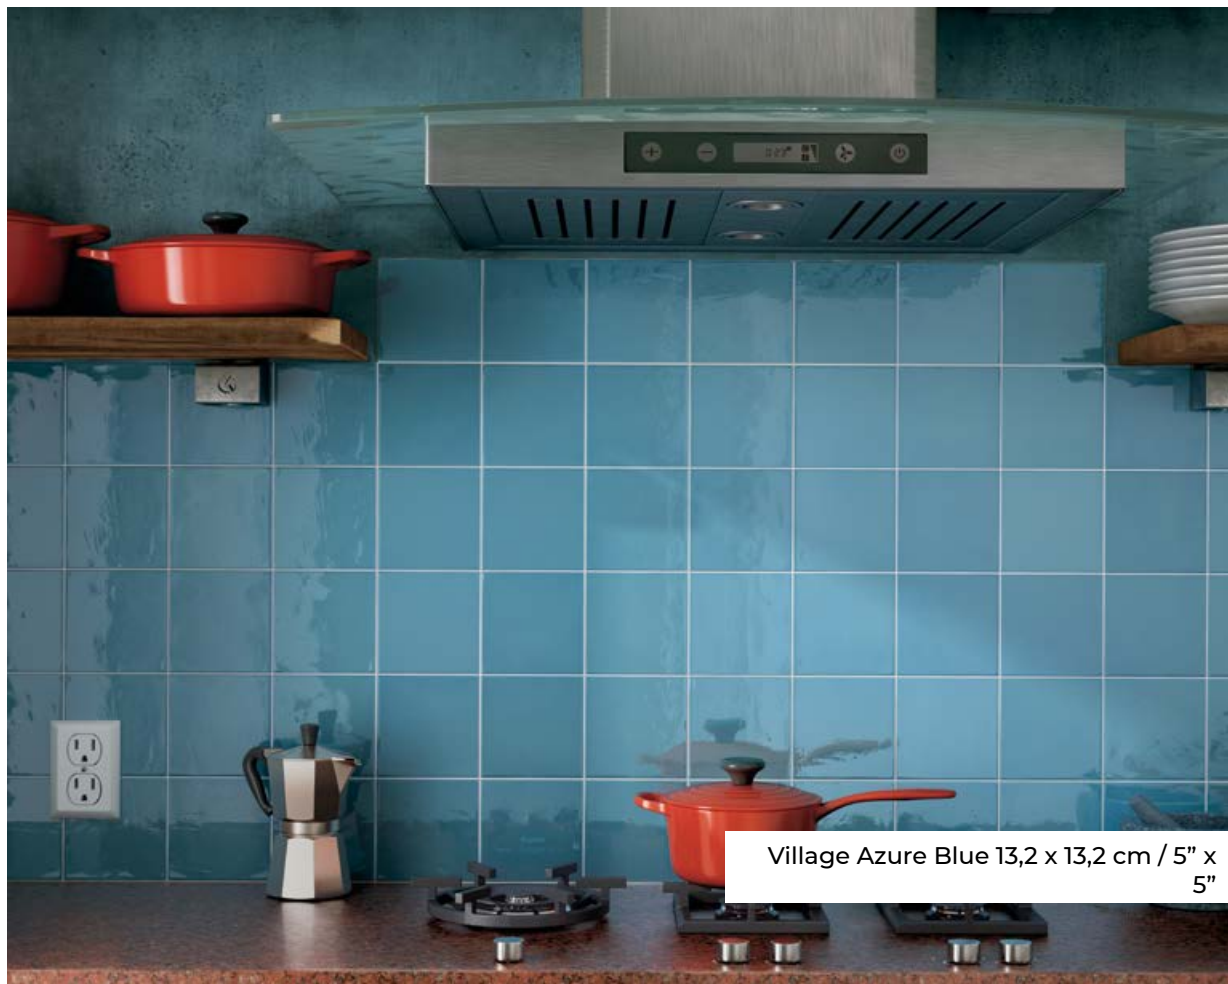

inspiration  
**gallery**

Village Mushroom 6,5 x 13,2 cm / 2½" x 5"

Village Volcanic Red, White 6,5 x 13,2 cm / 2½" x 5" Heritage Shadow 17,5 x 20 cm / 7" x 8"

Village Teal 6,5 x 20 cm / 2½" x 8"

Village Azure Blue 13,2 x 13,2 cm / 5" x 5"