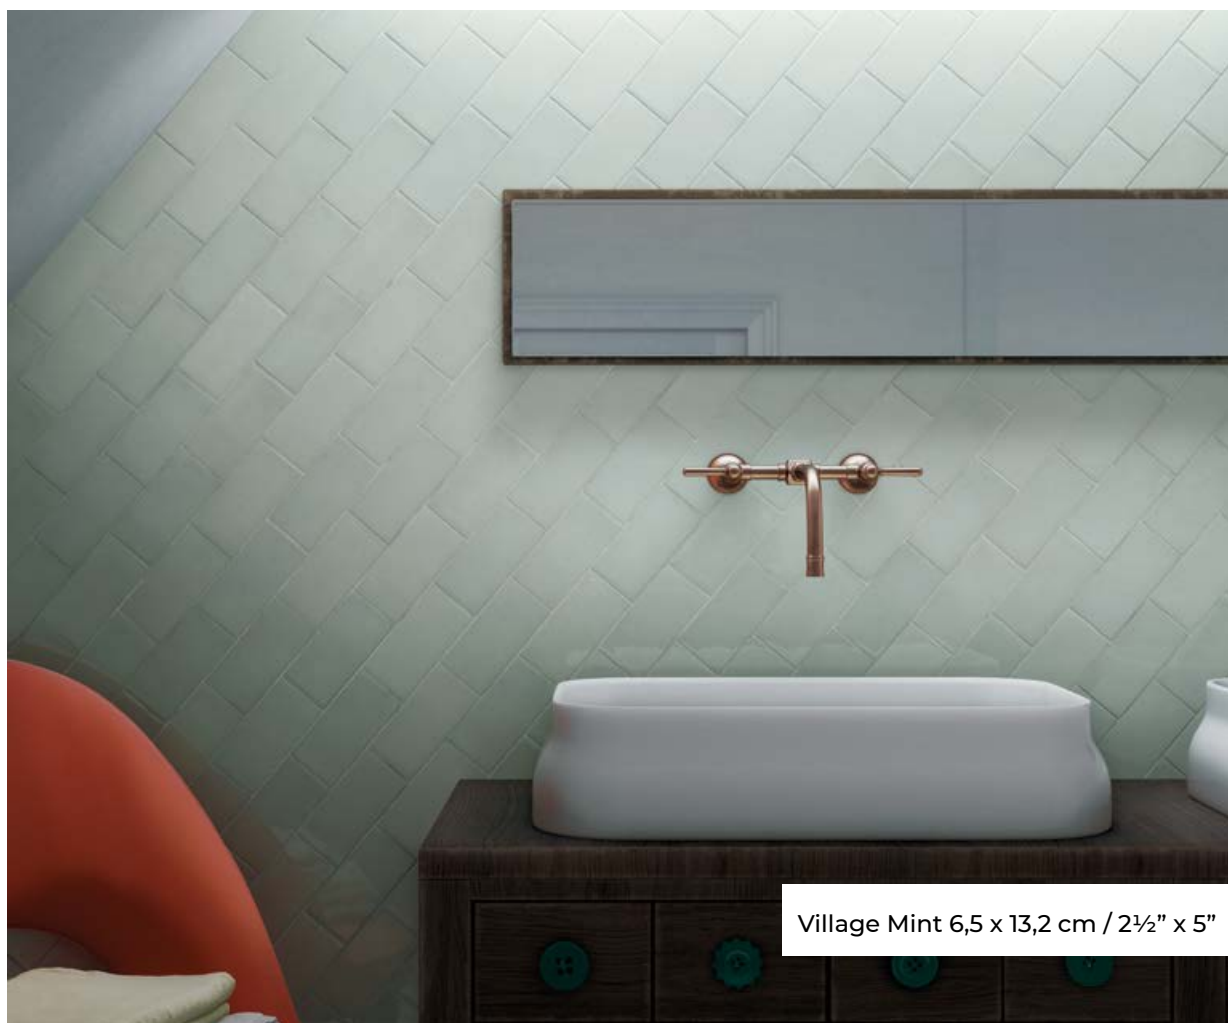

inspiration  
**gallery**

Village Mushroom 6,5 x 13,2 cm / 2½" x 5"

Village Volcanic Red, White 6,5 x 13,2 cm / 2½" x 5" Heritage Shadow 17,5 x 20 cm / 7" x 8"

Village Teal 6,5 x 20 cm / 2½" x 8"

Village Azure Blue 13,2 x 13,2 cm / 5" x 5"

Village Mint 6,5 x 13,2 cm / 2½" x 5"

Village Rose Gold 13,2 x 13,2 cm / 5" x 5"

Village Silver Mist 6,5 x 13,2 cm / 2½" x 5"

Village Royal Blue 13,2 x 13,2 cm / 5" x 5"

NEW

EQUIPE

Village Aubergine 6,5 x 13,2 cm / 2½" x 5"